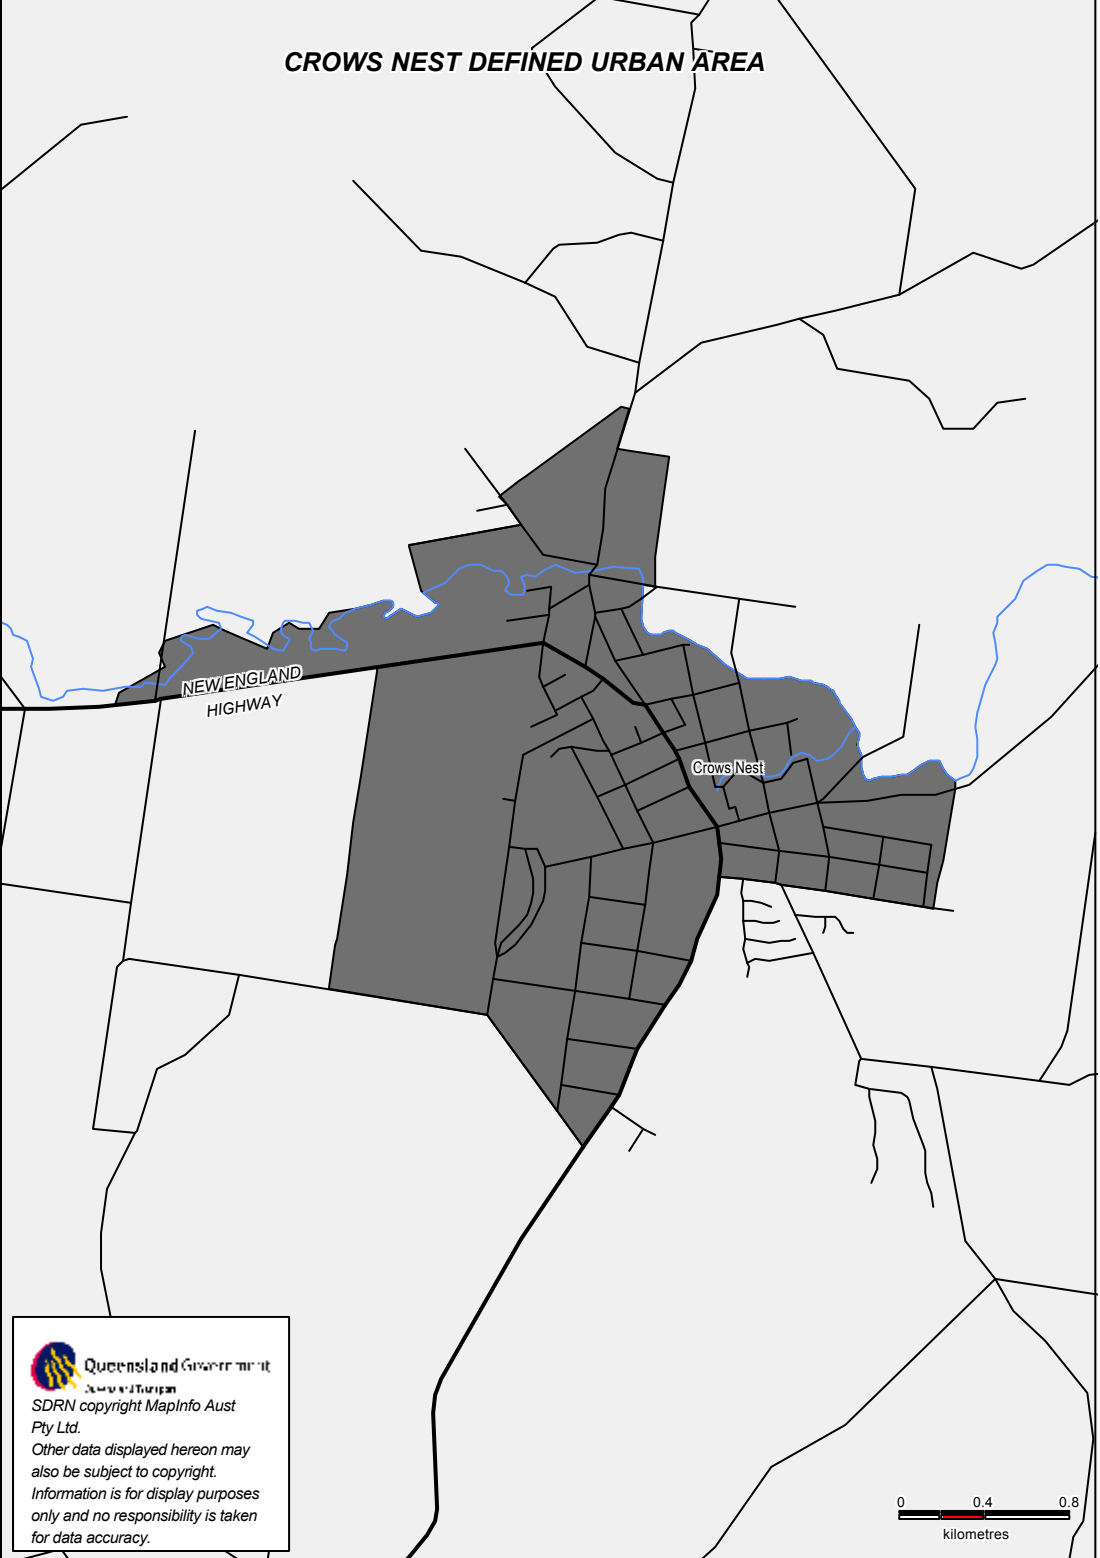

# CROWS NEST DEFINED URBAN AREA

NEW ENGLAND  
HIGHWAY

Crows Nest

Queensland Government

SDRN copyright MapInfo Aust  
Pty Ltd.

Other data displayed hereon may  
also be subject to copyright.  
Information is for display purposes  
only and no responsibility is taken  
for data accuracy.