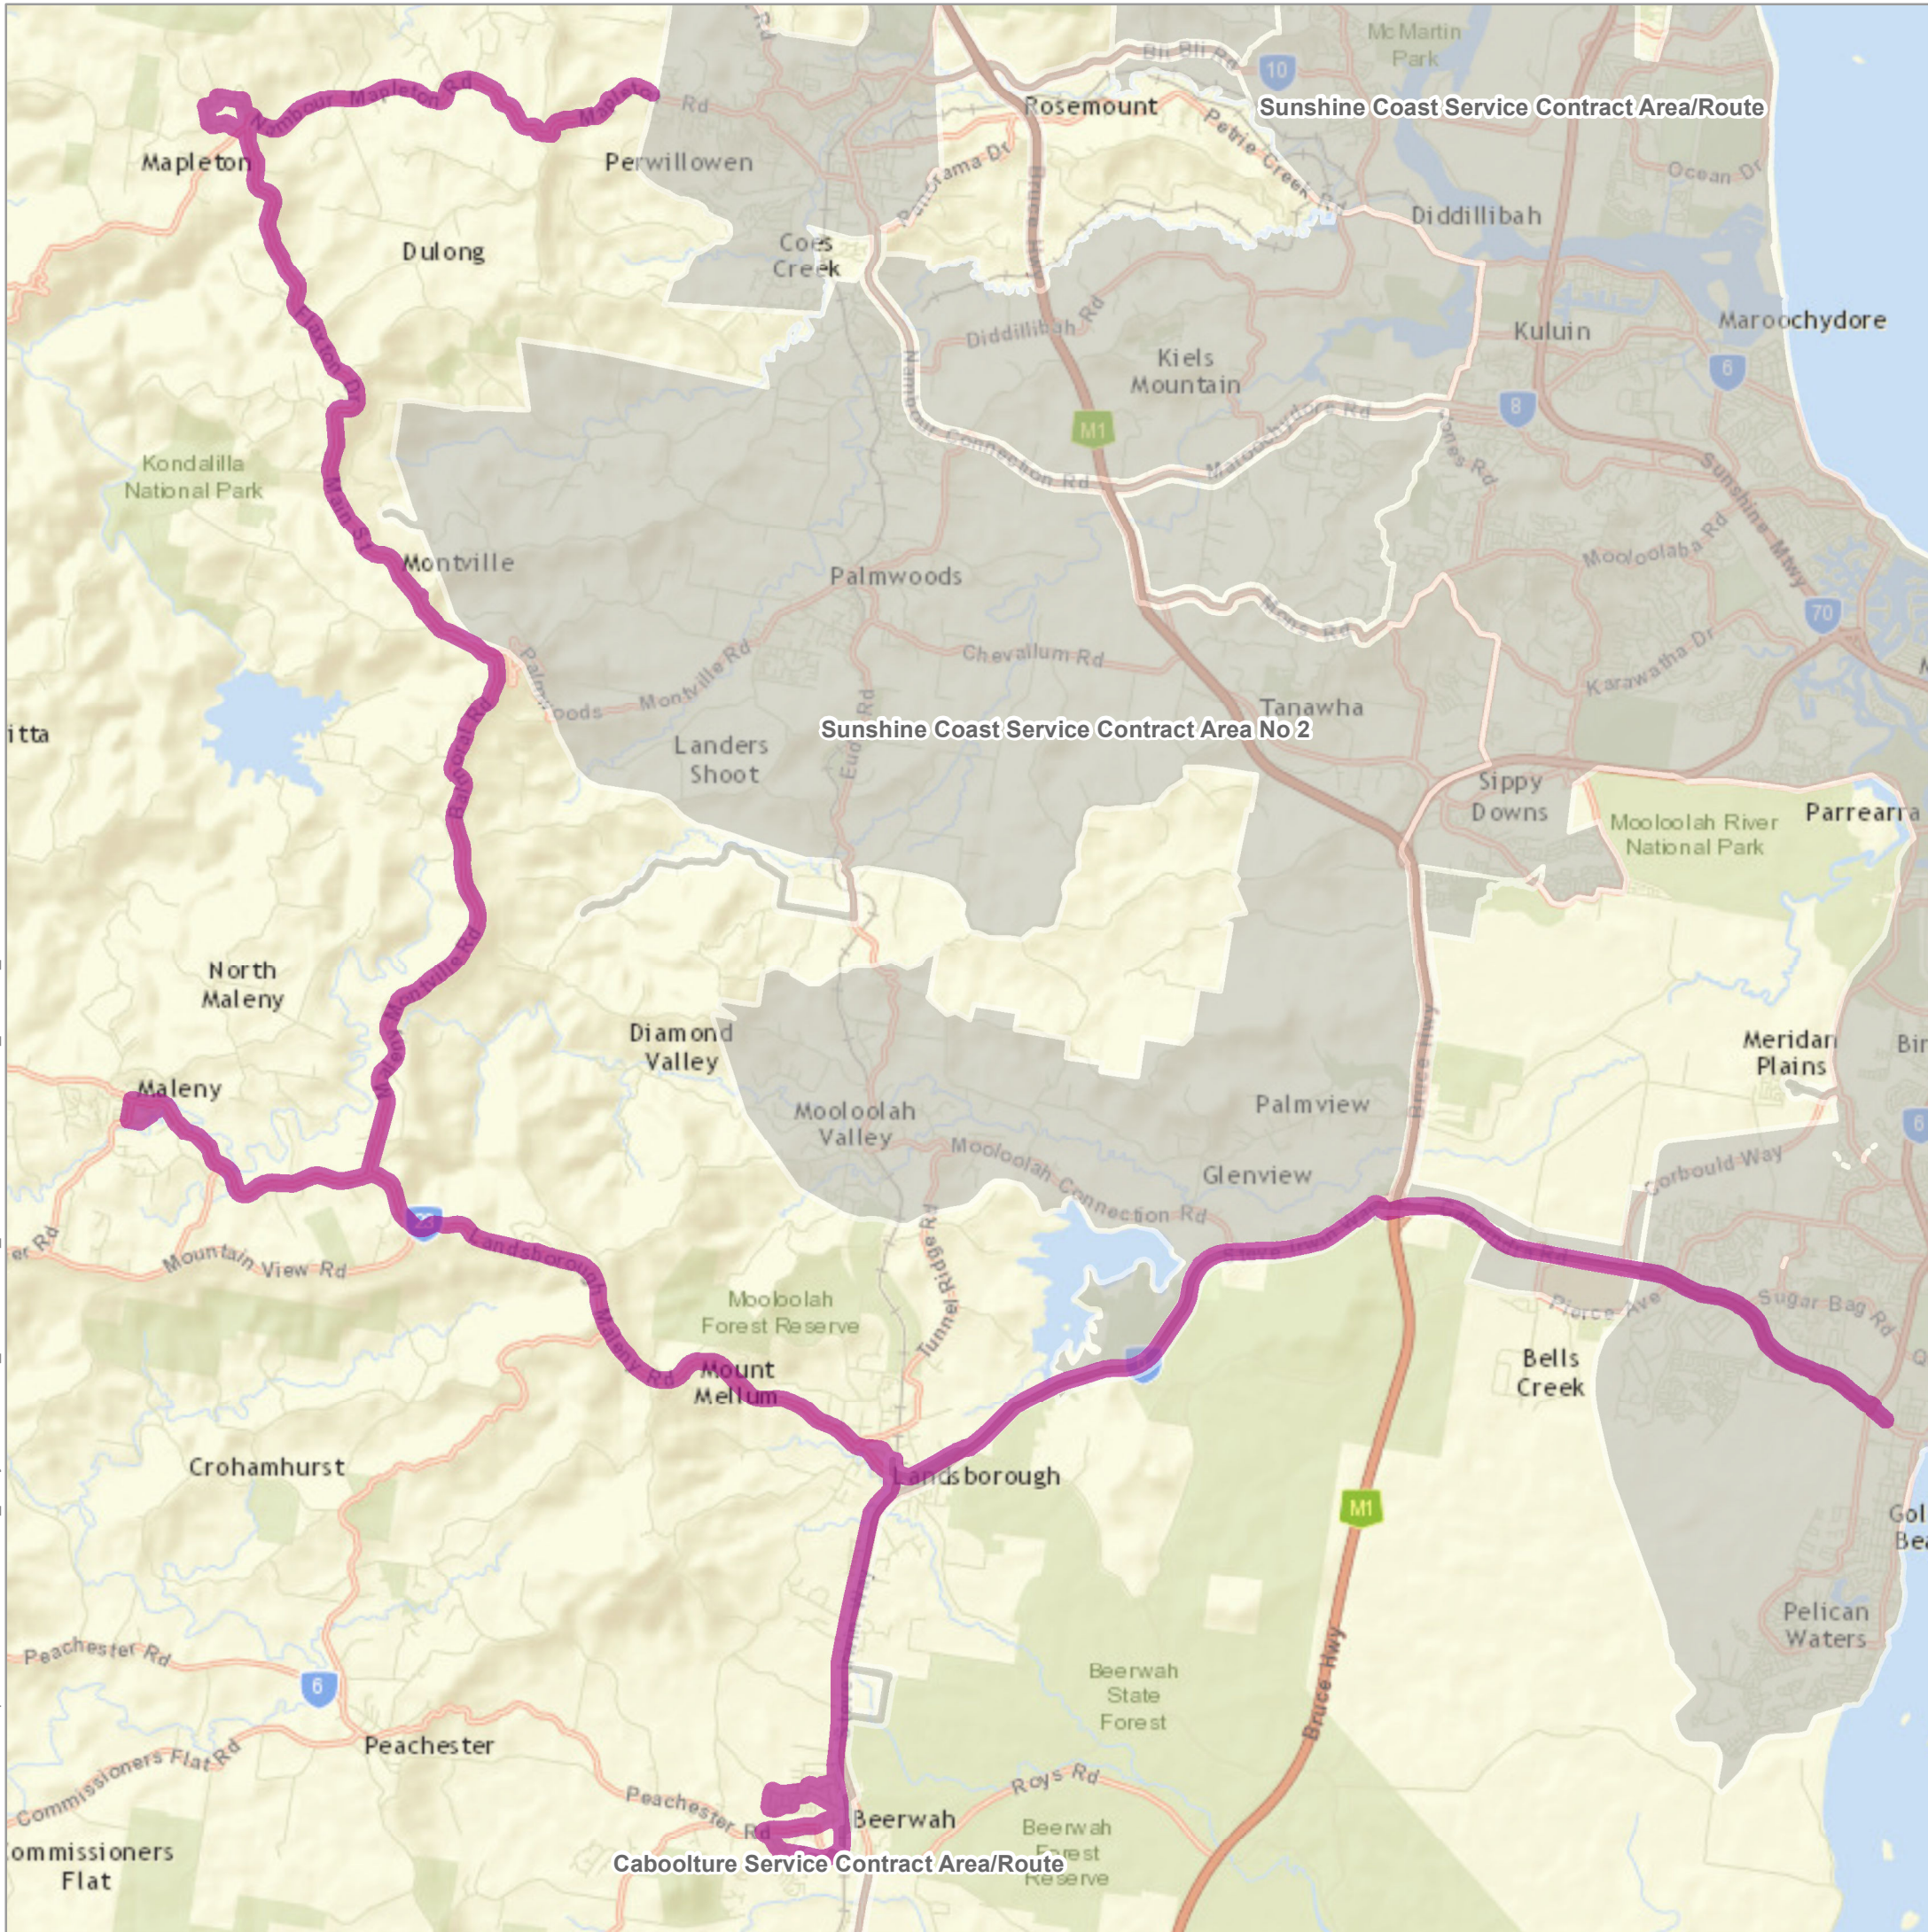

# Nambour to Caloundra Service Contract Route

## Location in SE - Queensland

While every care is taken to ensure the accuracy of this data no representations or warranties about its accuracy, reliability, completeness or suitability for any particular purpose and disclaims all responsibility and all liability (including without limitation, liability in negligence) for all expenses, losses, damages (including indirect or consequential damage) and costs which you might incur as a result of the data being inaccurate or incomplete in any way and for any reason.

Effective 4th April 2016

Document Path: G:\Translink\Operations\PIN\PD\Network\_Analysis\Jobs\2664\_HinterlandCon\_Declaration\Arc\HINTCON\_SCRRoute\_New.mxd