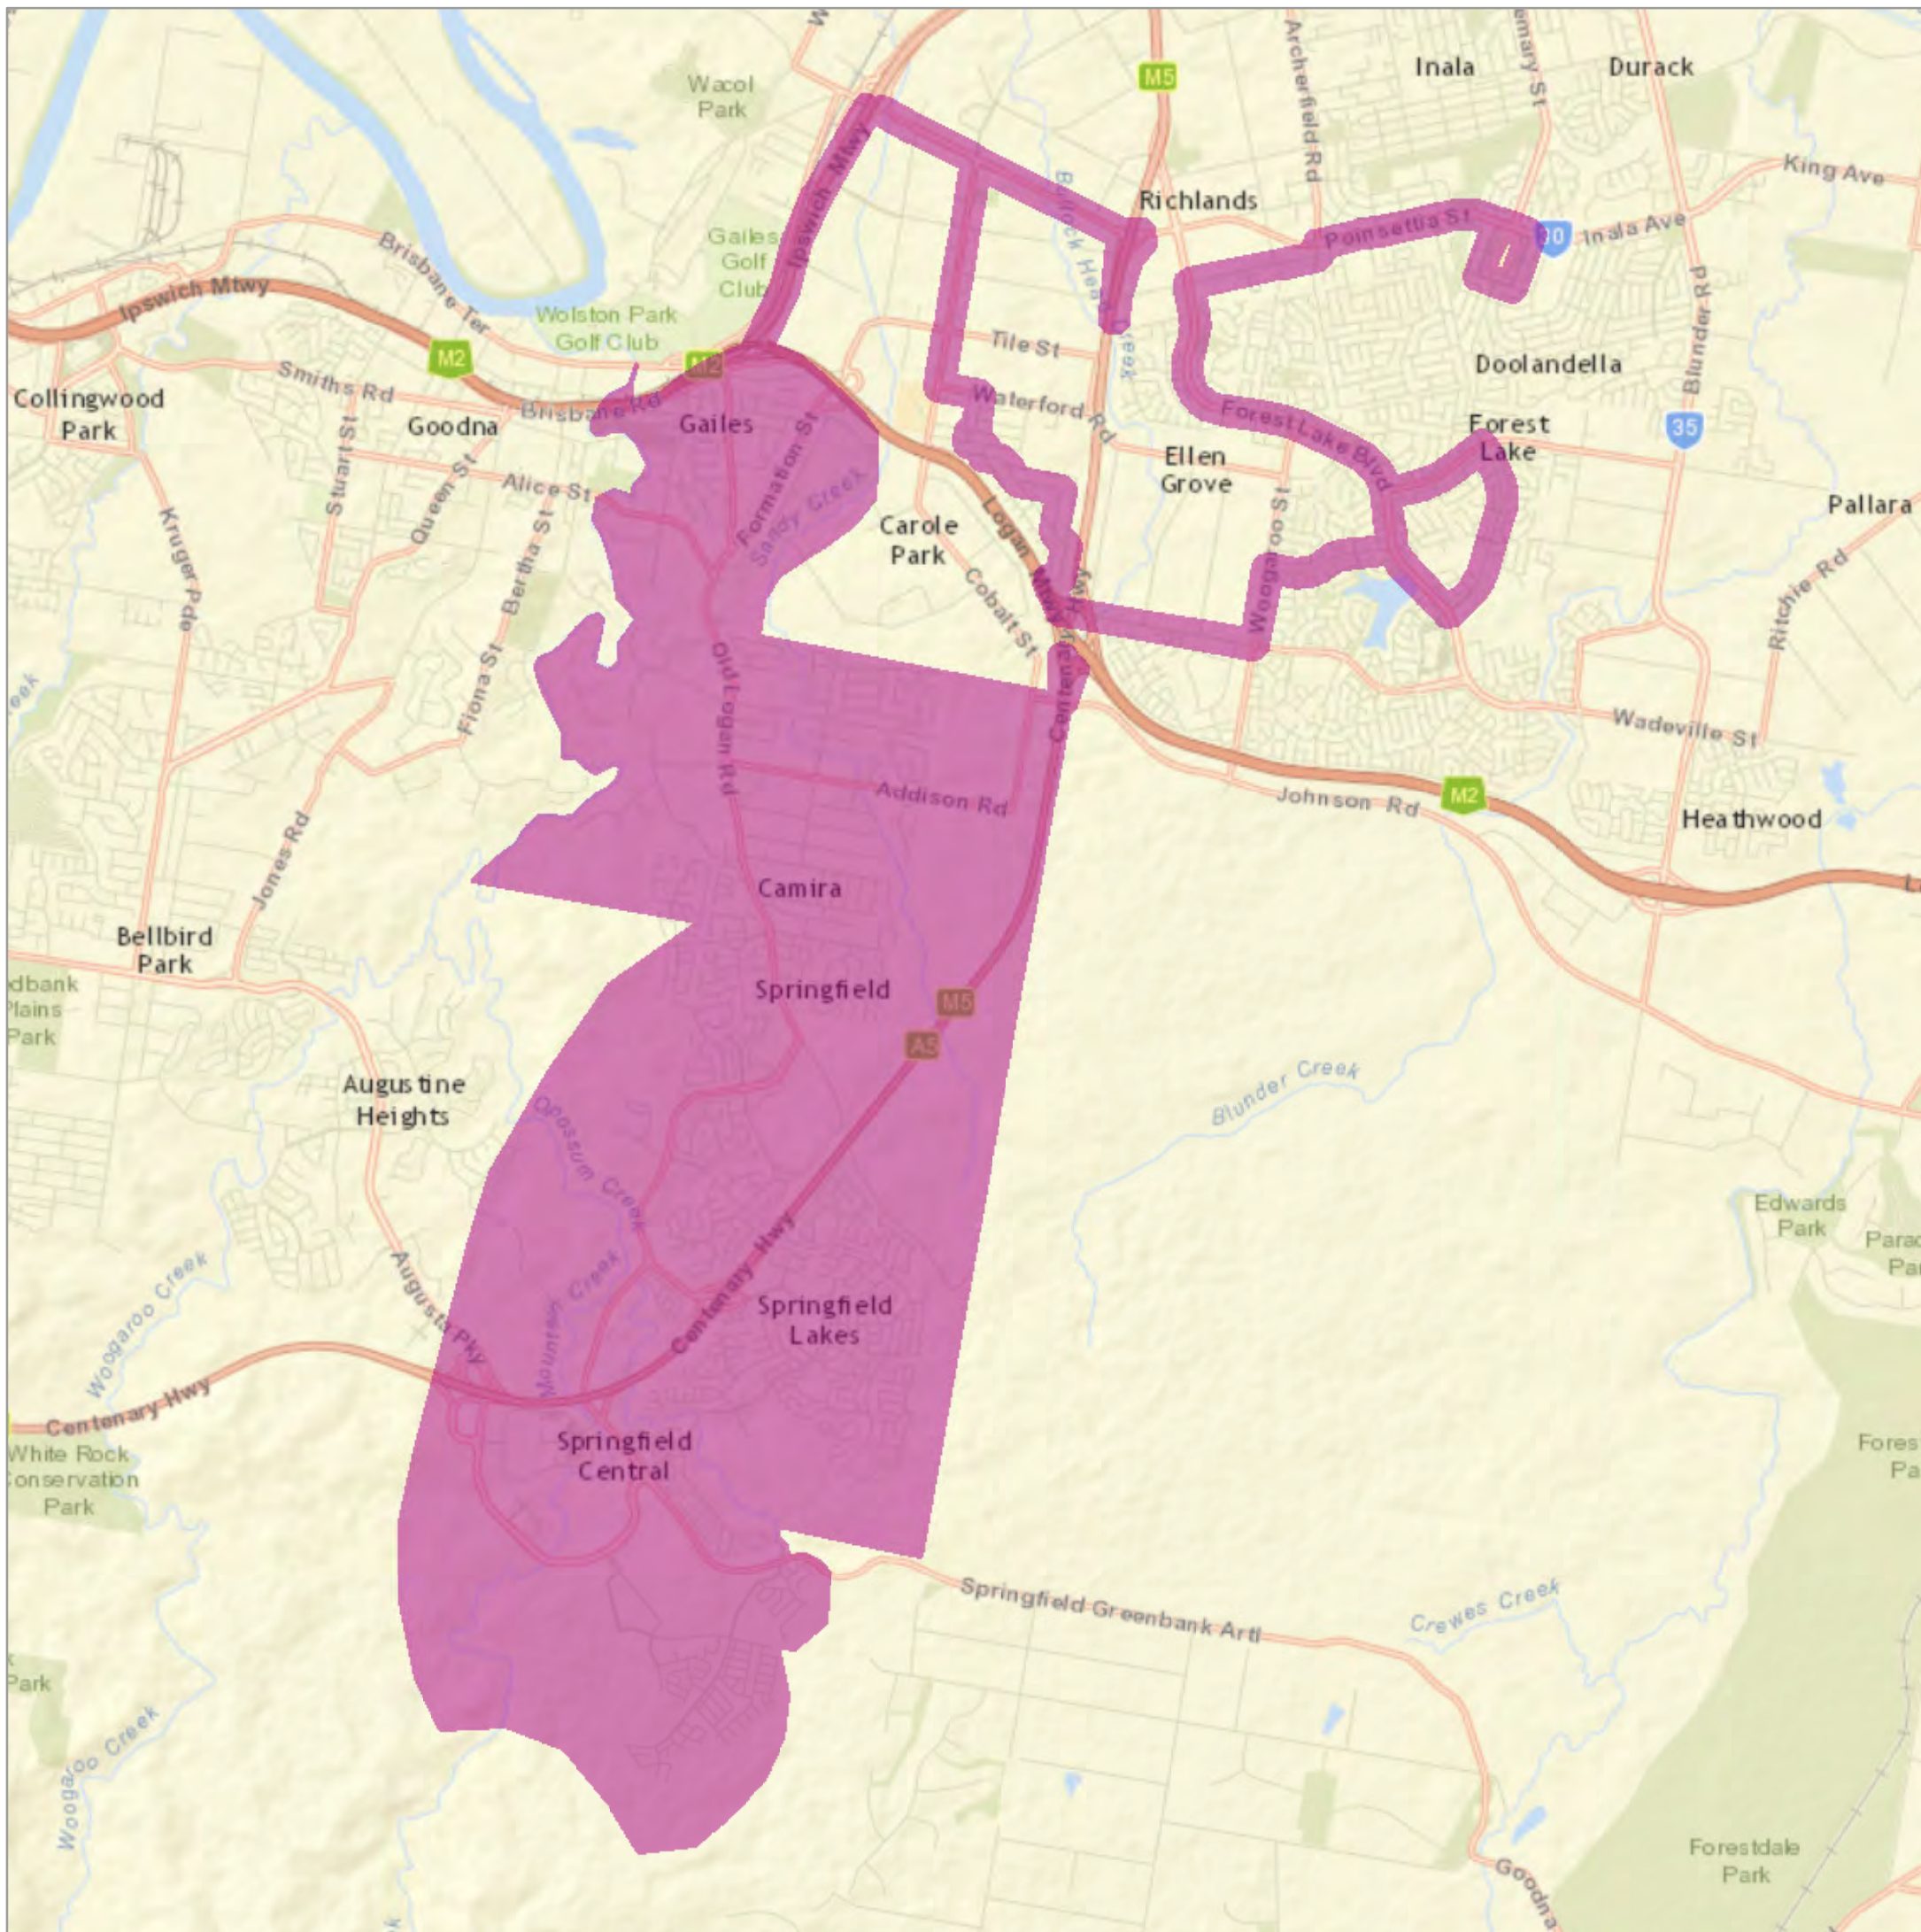

Camira/Springfield and Wacol Railway Station to Inala Plaza via Carole Park, Ellengrove, Forest Lake and Doolandalla Service Contract Area/Route